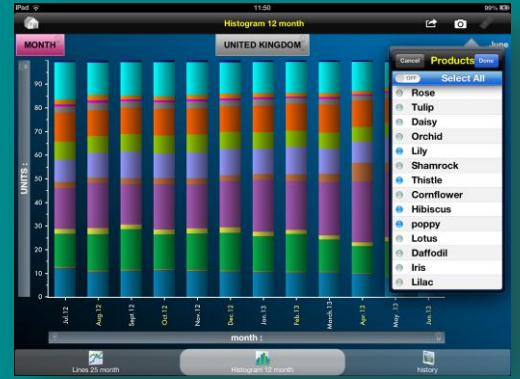

MATCH is a **HIGHLY INTERACTIVE** iPad application in which to track business activity. Integrating disparate data sources into consistent and tailored dashboards, reports and scorecards.

Instant offline access to data

MATCH reports are available offline with seamless synchronisation.

Collected from you or from your provider, data are managed and validated through all stages of processing and prior to delivery.

Capacity to integrate data regardless of format or source, i.e. sales, customer data, activity, objectives, commissions, HR info, KPIs, costs, budgets and much more.

	Jun.11	Jul.11	Aug.11	Sept.11	Oct.11	Nov.11	Dec.11	Jan.12	Feb.12	March
UNITED KINGDOM	361,386	343,232	267,172	380,722	351,220	331,965	292,556	329,299	328,805	325,184
REGION.01	211,859	192,464	146,501	221,889	201,026	189,686	169,765	191,479	190,165	184,474
COUNTY.01.001	25,085	18,271	11,269	21,911	21,317	16,413	21,813	19,157	19,157	19,157
DISTRICT.01.001.59SUS SUSSEX	317	1,100	1,452	709	1,365	1,010	1,010	1,010	1,010	1,010
COUNTY.01.002	26,044	22,400	22,946	19,844	22,843	24,410	20,400	20,400	20,400	20,400
COUNTY.01.003	16,119	15,436	16,391	12,710	13,338	12,420	14,419	14,419	14,419	14,419
COUNTY.01.004	19,444	18,902	15,647	17,686	16,227	19,307	17,171	17,171	17,171	17,171
COUNTY.01.005	14,460	14,227	14,306	12,898	14,461	13,928	13,928	13,928	13,928	13,928
REGION.02	139,741	138,786	111,069	147,317	139,050	131,665	113,271	128,279	128,331	130,130
COUNTY.02.001	20,004	18,517	14,203	19,001	18,362	19,125	16,817	17,091	16,192	16,192
COUNTY.02.002	15,623	16,434	11,838	14,949	16,622	14,977	11,981	14,530	14,419	13,136
COUNTY.02.003	6,549	6,835	7,260	8,513	6,982	6,571	6,043	6,435	6,841	6,841
COUNTY.02.004	10,991	8,919	7,253	10,984	10,187	9,933	7,553	8,974	9,721	9,721
COUNTY.02.005	10,043	11,039	7,458	10,647	9,982	8,233	8,785	9,820	9,284	9,284
REGION.99	9,786	11,982	9,582	11,516	11,144	10,614	9,520	9,541	10,309	10,309